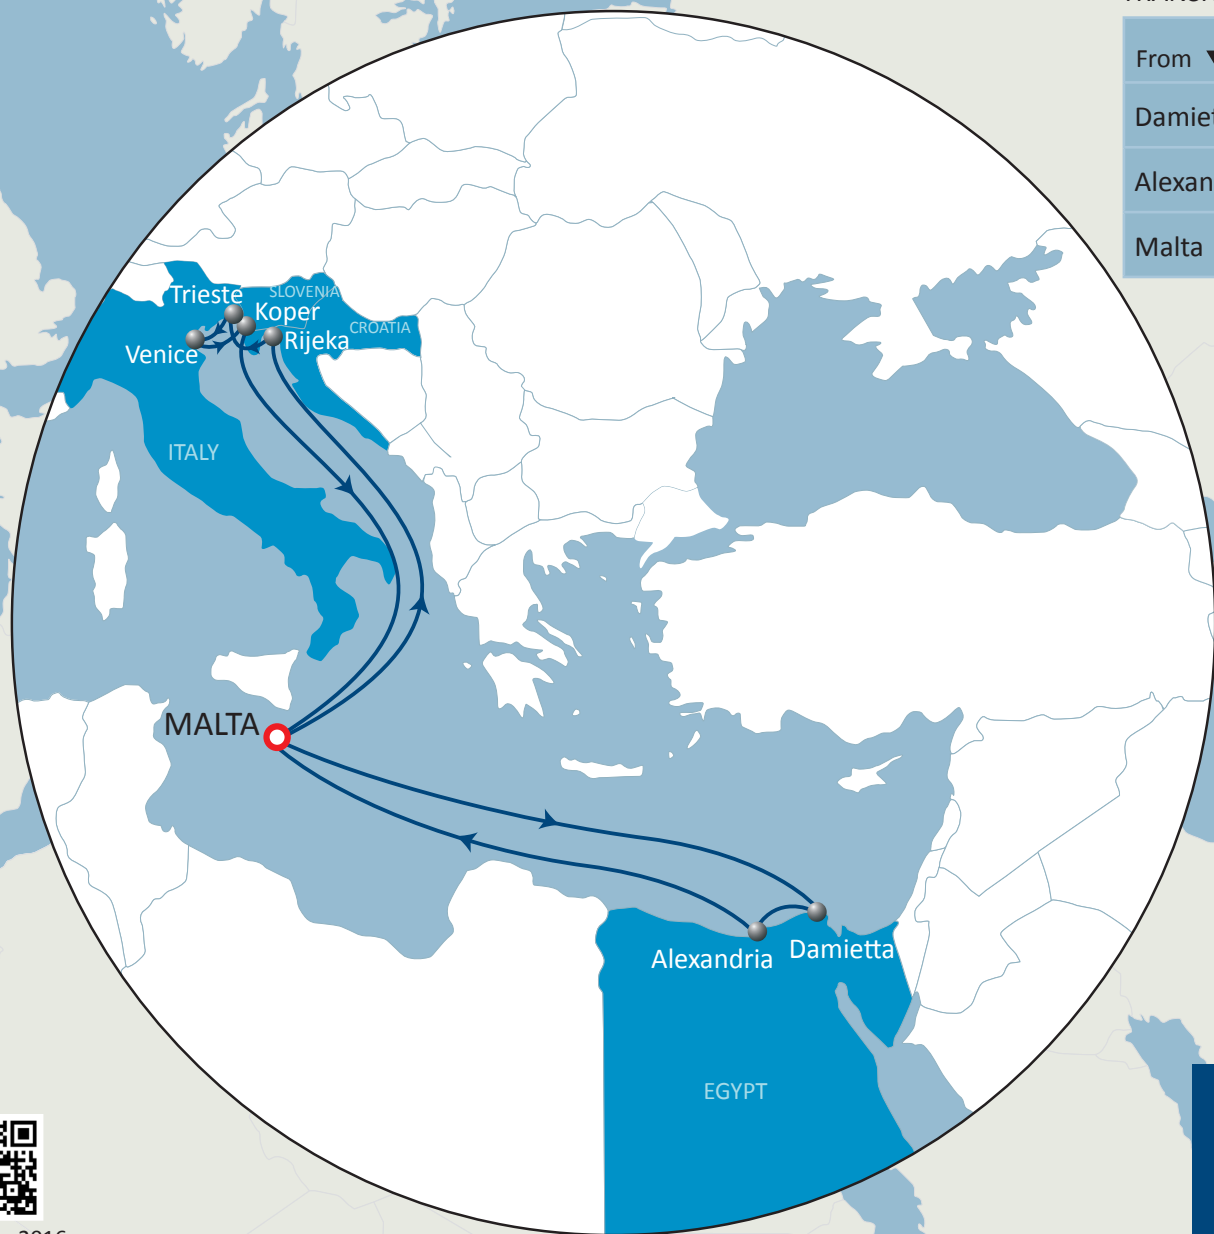

ADRIMED EXPRESS LINE

CMA CGM Group: A comprehensive coverage including short-sea & Intermodal

TRANSIT TIMES

From ▼ To ▶	Malta	Rijeka	Trieste	Venice	Koper
Damietta	8	11	12	13	14
Alexandria	3	6	7	8	9
Malta	-	3	4	5	6

From ▼ To ▶	Malta	Damietta	Alexandria
Rijeka	6	10	13
Trieste	5	9	12
Venice	4	8	11
Koper	3	7	10

CMA CGM Strengths

- Weekly direct service from Adriatic to Egypt
- Particularly adapted to the Reefer Market between Adriatic and Egypt
- Intermodal solutions via Koper, Rijeka and Trieste corridors